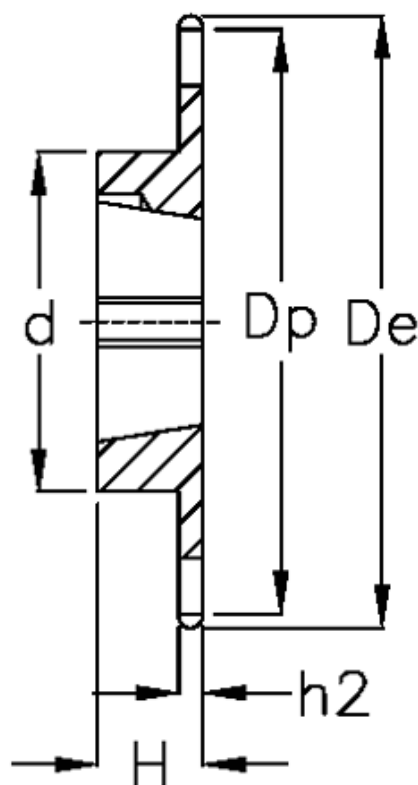

# Data Sheet

Article number: 616031008013

Description: Taperbored sprocket 16 B-1 Z=13 simplex  
for bushing 1610

## Measures

C = 2.5  
d = 73  
De = 117  
Dp = 106.12

For bush = 1610  
For chain size = 1" x 17,02 mm  
For chain type = 16 B-1  
H = 25

h1 = 16.2  
Material = Stål  
Number of teeth = 13